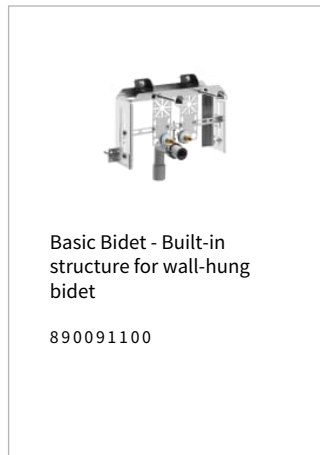

DEBBA

Square - Wall-hung bidet

DIMENSIONS

Length	355 mm
Width	540 mm
Height	305 mm

COLOURS AND FINISHES

00 White

TECHNICAL DRAWINGS

FEATURES

Wall-hung bidet. Faucet and bidet lid not included. Compatible with Roca Duplo One / Duplo S installation systems.

Bidet capacity (l): 7.5

Cover: Cover not included

Fixing kit: Not included

Installation type: Wall-hung

Shape: Square

Taphole configuration: 1 Taphole

Water inlet height (mm): 150

Water inlets distance (mm): 80

COMPATIBLE WITH

Debba

A collection with a wide range of solutions that, combined with its sober yet current design, make it adaptable to every bathroom space.