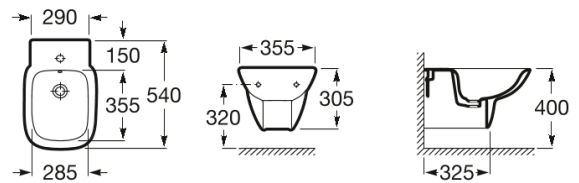

DEBBA

Square - Wall-hung bidet

DIMENSIONS

Length	355 mm
Width	540 mm
Height	305 mm

COLOURS AND FINISHES

00 White

TECHNICAL DRAWINGS

FEATURES

Wall-hung bidet. Faucet and bidet lid not included. Compatible with Roca Duplo One / Duplo S installation systems.

Bidet capacity (l): 7.5

Cover: Cover not included

Fixing kit: Not included

Installation type: Wall-hung

Shape: Square

Taphole configuration: 1 Taphole

Water inlet height (mm): 150

Water inlets distance (mm): 80

COMPATIBLE WITH

Debba

A collection with a wide range of solutions that, combined with its sober yet current design, make it adaptable to every bathroom space.